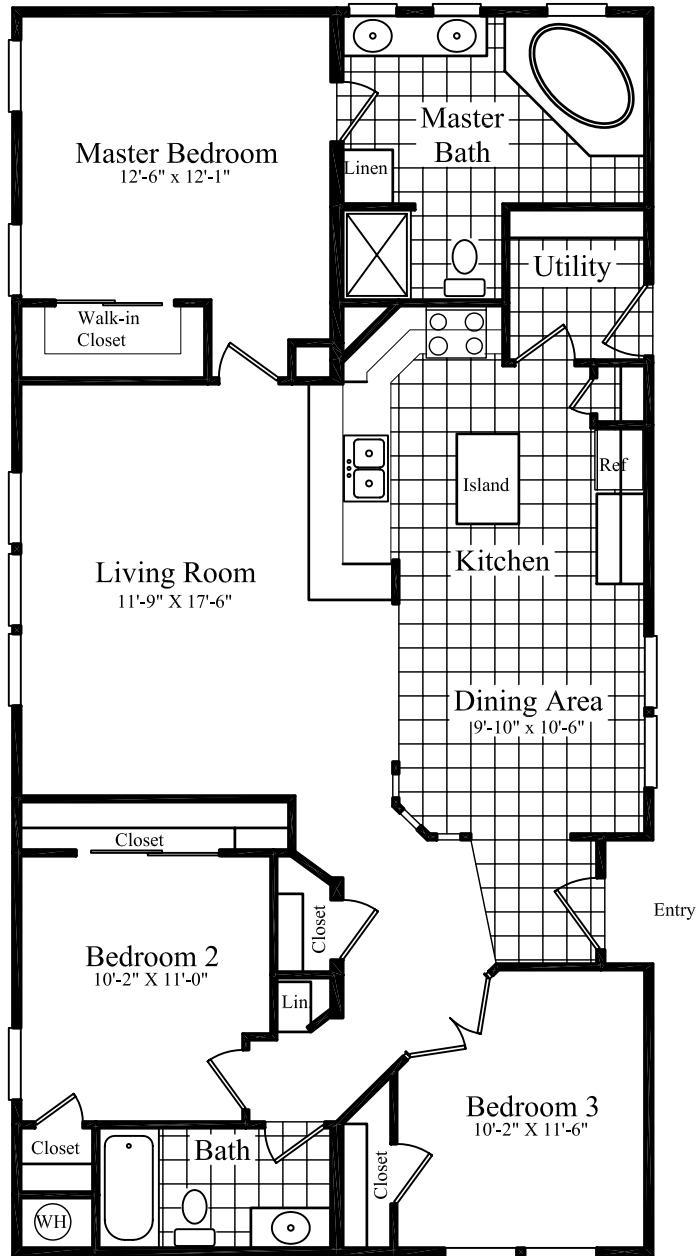

# Windsor

3 Bedroom, 2 Bath, 2-Car Carport

Home 1512 sq ft  
Total (approx.) 1512 sq ft